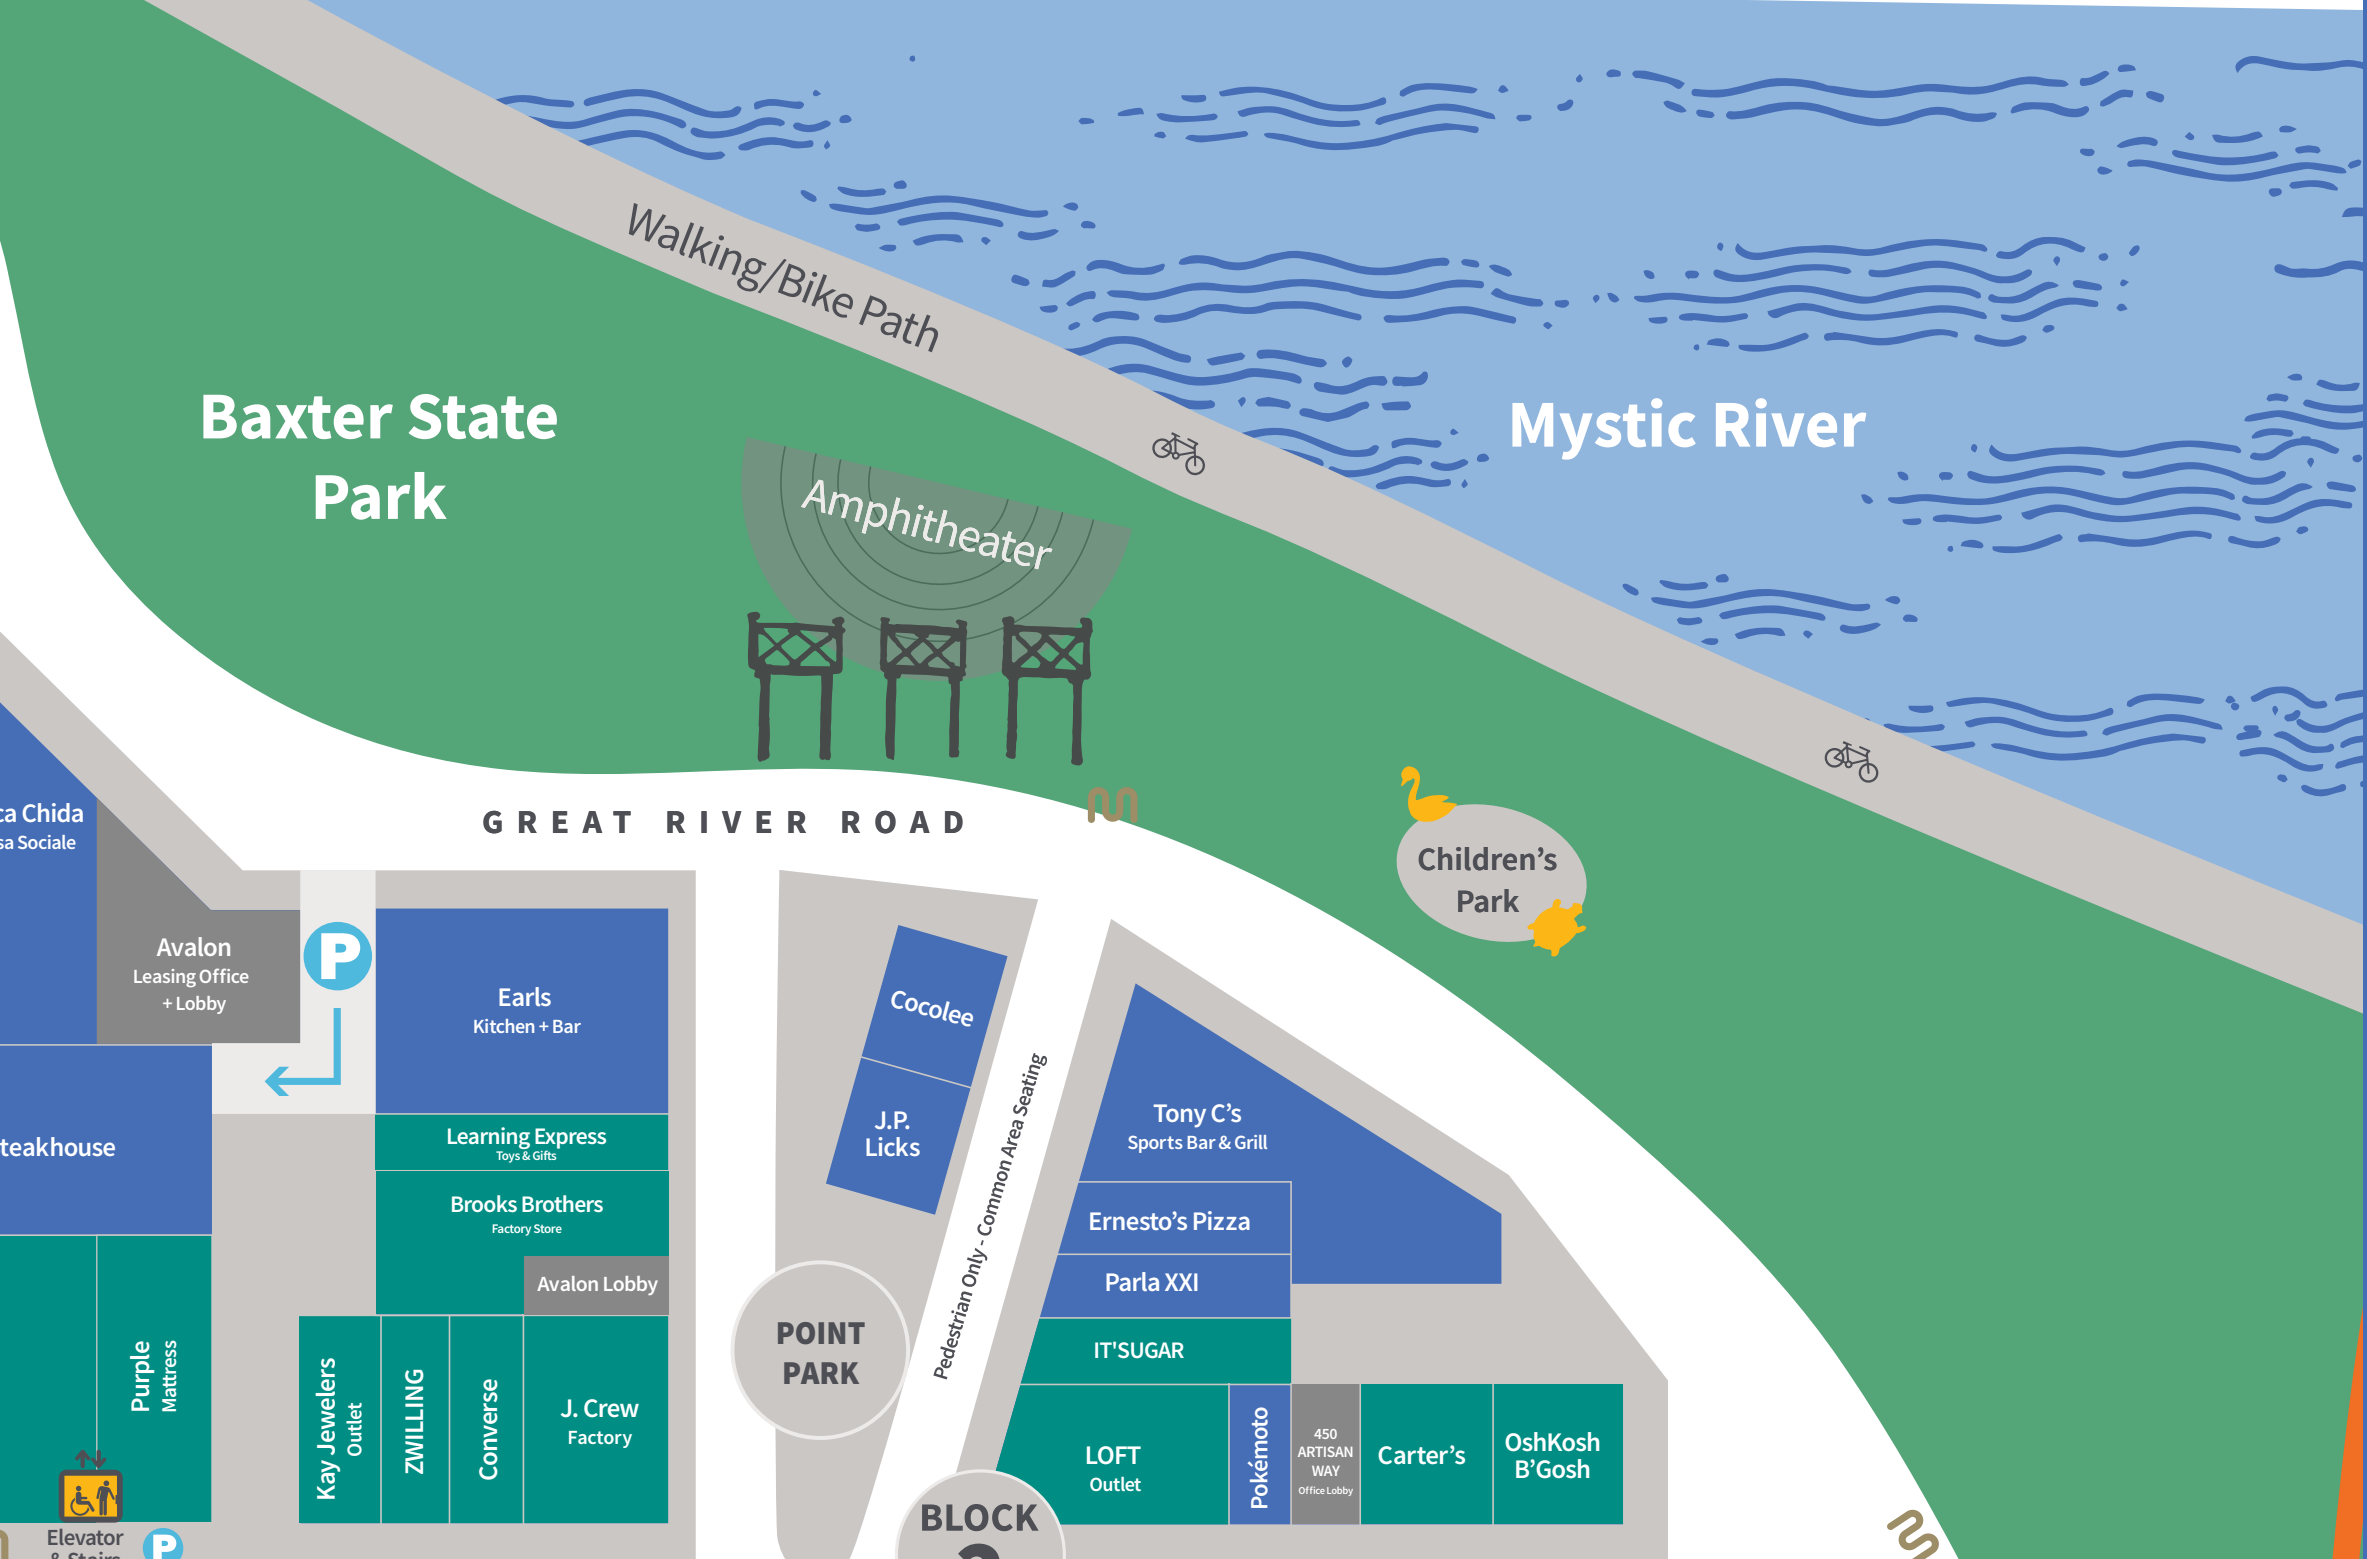

BLOCK 2

Cocolee

J.P. Licks

Tony C's Sports Bar & Grill

Ernesto's Pizza

Parla XXI

IT'SUGAR

LOFT Outlet

Pokemoto

459 ARTISAN WAY

Carter's

OshKosh B'Gosh

BLOCK 3

Express Factory Outlet

PUMA

Tillys

AMC Assembly Row 12

LEGO® Discovery Center Boston

Cole Haan Outlet

adidas

Reebok

Levi's

Le Creuset Outlet Store

Fuji at Assembly

BLOCK 4

Banana Republic Factory Store

Le Macaron

Ten One Tea House

Tribos Peri Peri

AVA Lobby

Verizon Wireless

Muse Paintbar

Totto Ramen

Soma Salon and Spa AVEA

Bliss Nails & Spa

Splash & Dash

COACH

Steve Madden

American Eagle

Sunglass Hut

Pandora

Athleta

AVA Residential Lobby

Dog Park

Paw Path to the Dog Park

BLOCK 5

CVS Pharmacy

Sav-Mor Spirits

YogaSix

LaserAway

Alloy Lobby

vineyard vines Outlet

Union Sq. Donuts

455 GRAND UNION OFFICE LOBBY

Polo Ralph Lauren Factory Store

Reflections

The Row Hotel Lobby

Posto

PNC Bank

An Nam

Bond Vet

CAVA

BLOCK 6

Salt + Stone

Bath & Body Works

Sephora

Aerie

Bobbles & Lace

Yankee Candle

Fragrance Outlet

Columbia Factory Store

Montaje Leasing Office + Lobby

Mass General Physicians Org. Primary Care

Assembly Dental

Montaje Lobby

Civility Social House

BLOCK 7

CLUB VOLO SPORT + SOCIAL

THE LAWN

PeDESTRIAN WALKWAY

BLOCK 8

Shake Shack

Madison Reed

Yakitori Totto

Cambridge Savings Bank

Miscela Lobby

Juicygreens

Warby Parker

sweetgreen

lululemon

Rowan

Heyday

Paper Source

Tatte Bakery & Café

Good Time Golf

Miscela Lobby

GRAND UNION BOULEVARD

ASSEMBLY ROW

GRAND UNION BOULEVARD

ASSEMBLY LINE PARK

REVOLUTION DRIVE

GREAT RIVER ROAD

North Entrance

Assembly Station

South Entrance

Mass General Brigham